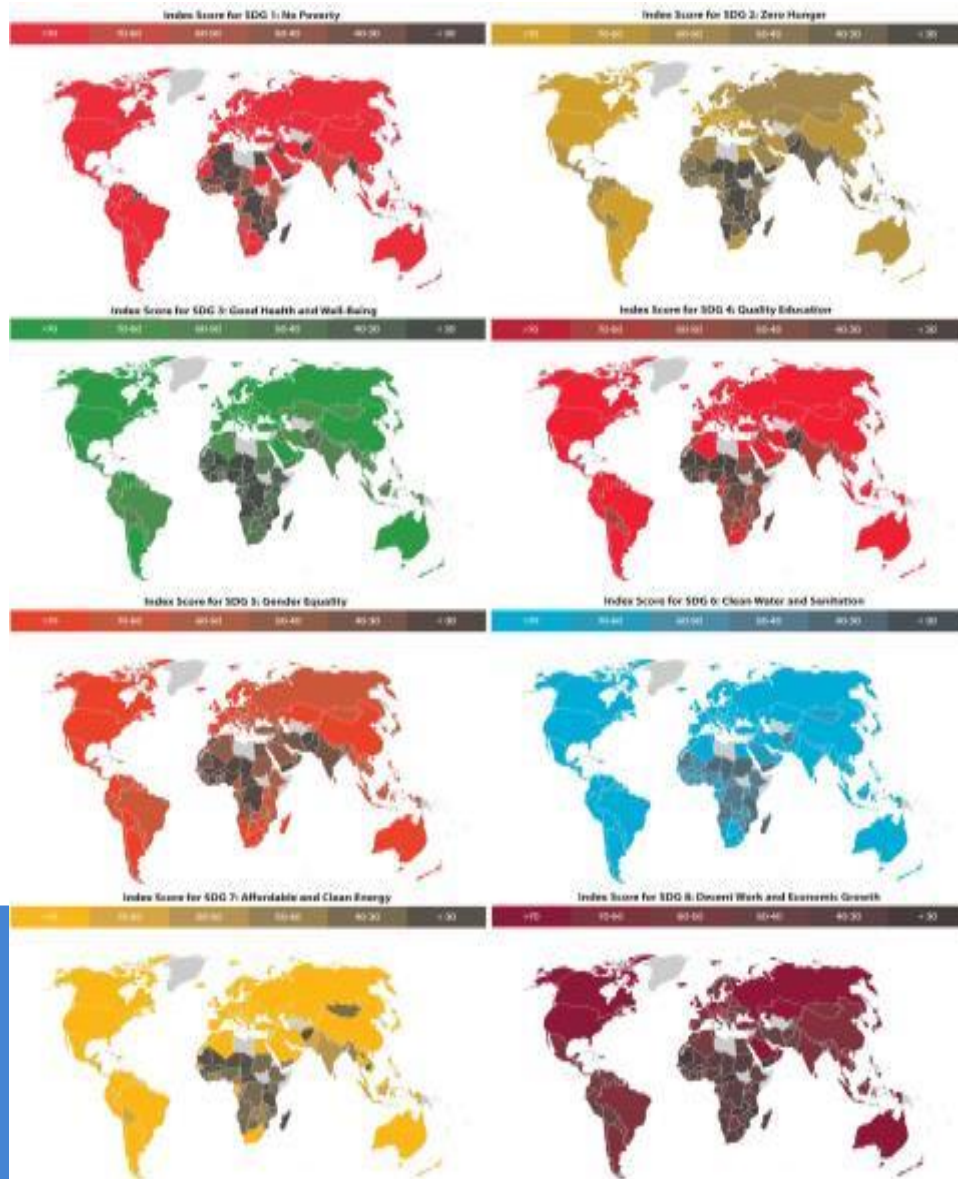

THE 2016 SDG INDEX RANKING

Rank	Country	Score
1	Sweden	84.5
2	Denmark	83.9
3	Norway	82.3
4	Finland	81.0
5	Switzerland	80.9
6	Germany	80.5
7	Austria	79.1
8	Netherlands	78.9
9	Iceland	78.4
10	United Kingdom	78.1
11	France	77.9
12	Belgium	77.4
13	Canada	76.8
14	Ireland	76.7
15	Czech Republic	76.7
16	Luxembourg	76.7
17	Slovenia	76.6
18	Japan	75.0
19	Singapore	74.6
20	Australia	74.5
21	Estonia	74.5
22	New Zealand	74.0
23	Belarus	73.5
24	Hungary	73.4
25	United States	72.7

56	Mexico	63.4
57	Georgia	63.3
58	Macedonia, FYR	62.8
59	Jordan	62.7
60	Montenegro	62.5
61	Thailand	62.2
62	Venezuela, RB	61.8
63	Malaysia	61.7
64	Morocco	61.6
65	Azerbaijan	61.3
66	Egypt, Arab Rep.	60.9
67	Kyrgyz Republic	60.9
68	Albania	60.8
69	Mauritius	60.7
70	Panama	60.7
71	Ecuador	60.7
72	Tajikistan	60.2
73	Bosnia and Herzegovina	59.9
74	Oman	59.9
75	Paraguay	59.3
76	China	59.1
77	Jamaica	59.1
78	Trinidad and Tobago	59.1
79	Iran, Islamic Rep.	58.5
80	Botswana	58.4
81	Peru	58.4
82	Bhutan	58.2
83	Algeria	58.1

MAPS AND RADAR CHART