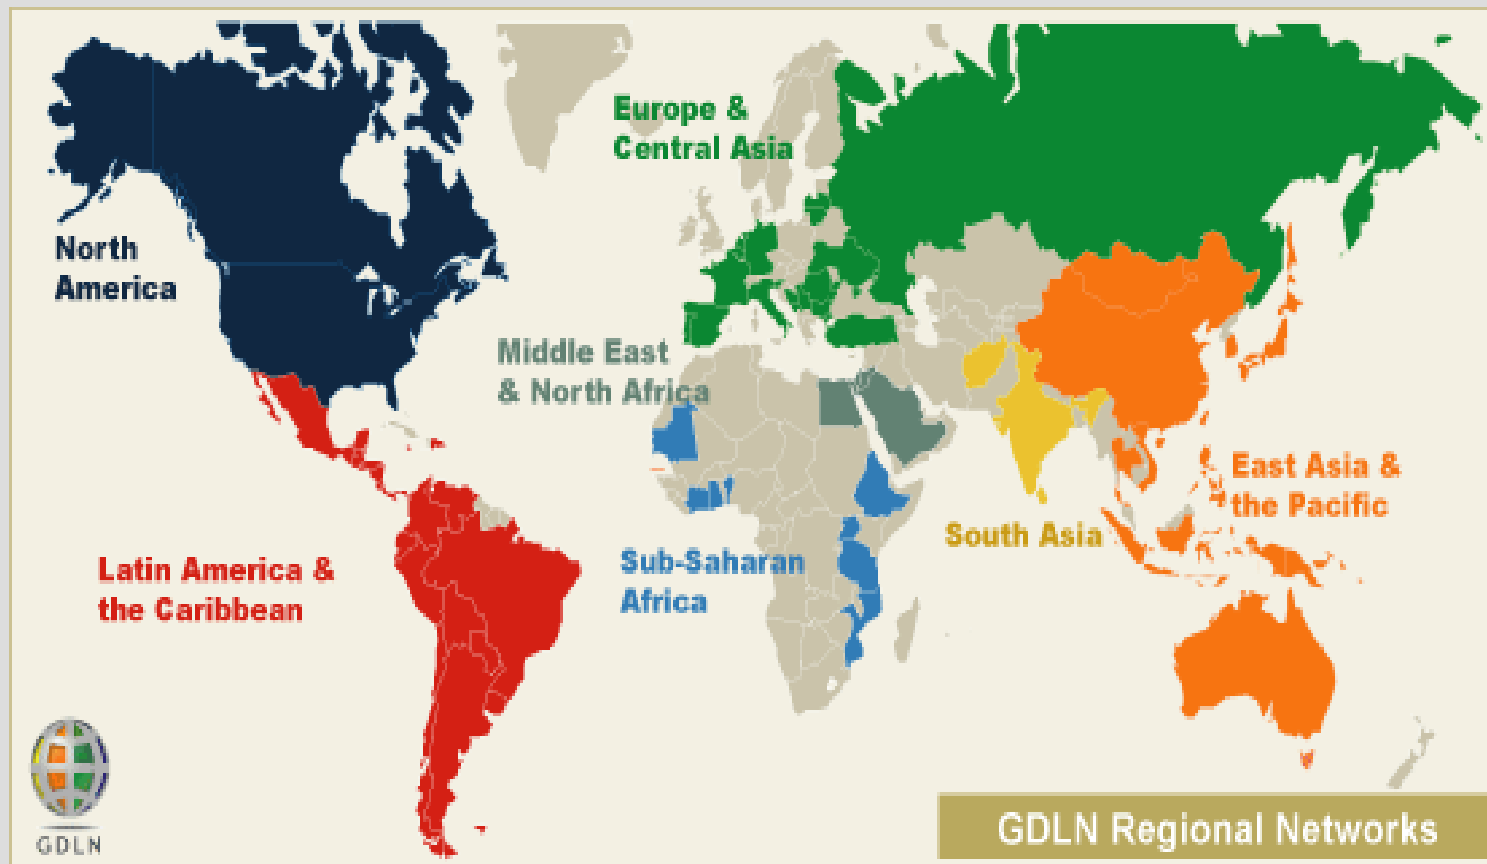

# Global Distance Learning Network (GDLN)

Gary Fine  
ECA GDLN Coordinator  
Senior Private Sector Development Specialist  
The World Bank

# What is GDLN?

# Where is GDLN?

GDLN has about 120 affiliates all over the world and about 40 in Europe and Central Asia

## „Private Sector Development Initiative for Southeastern Europe“

- .World Bank/ ADA program with 3 subject components
- .20 video conferences and offline workshops over period of 12 months
- .Connects 8 Balkan countries with experts and peers worldwide
- .Builds communities of practice between officials throughout region
- .Webcast for online and offline viewing
- .Initial face to face workshop and concluding conference