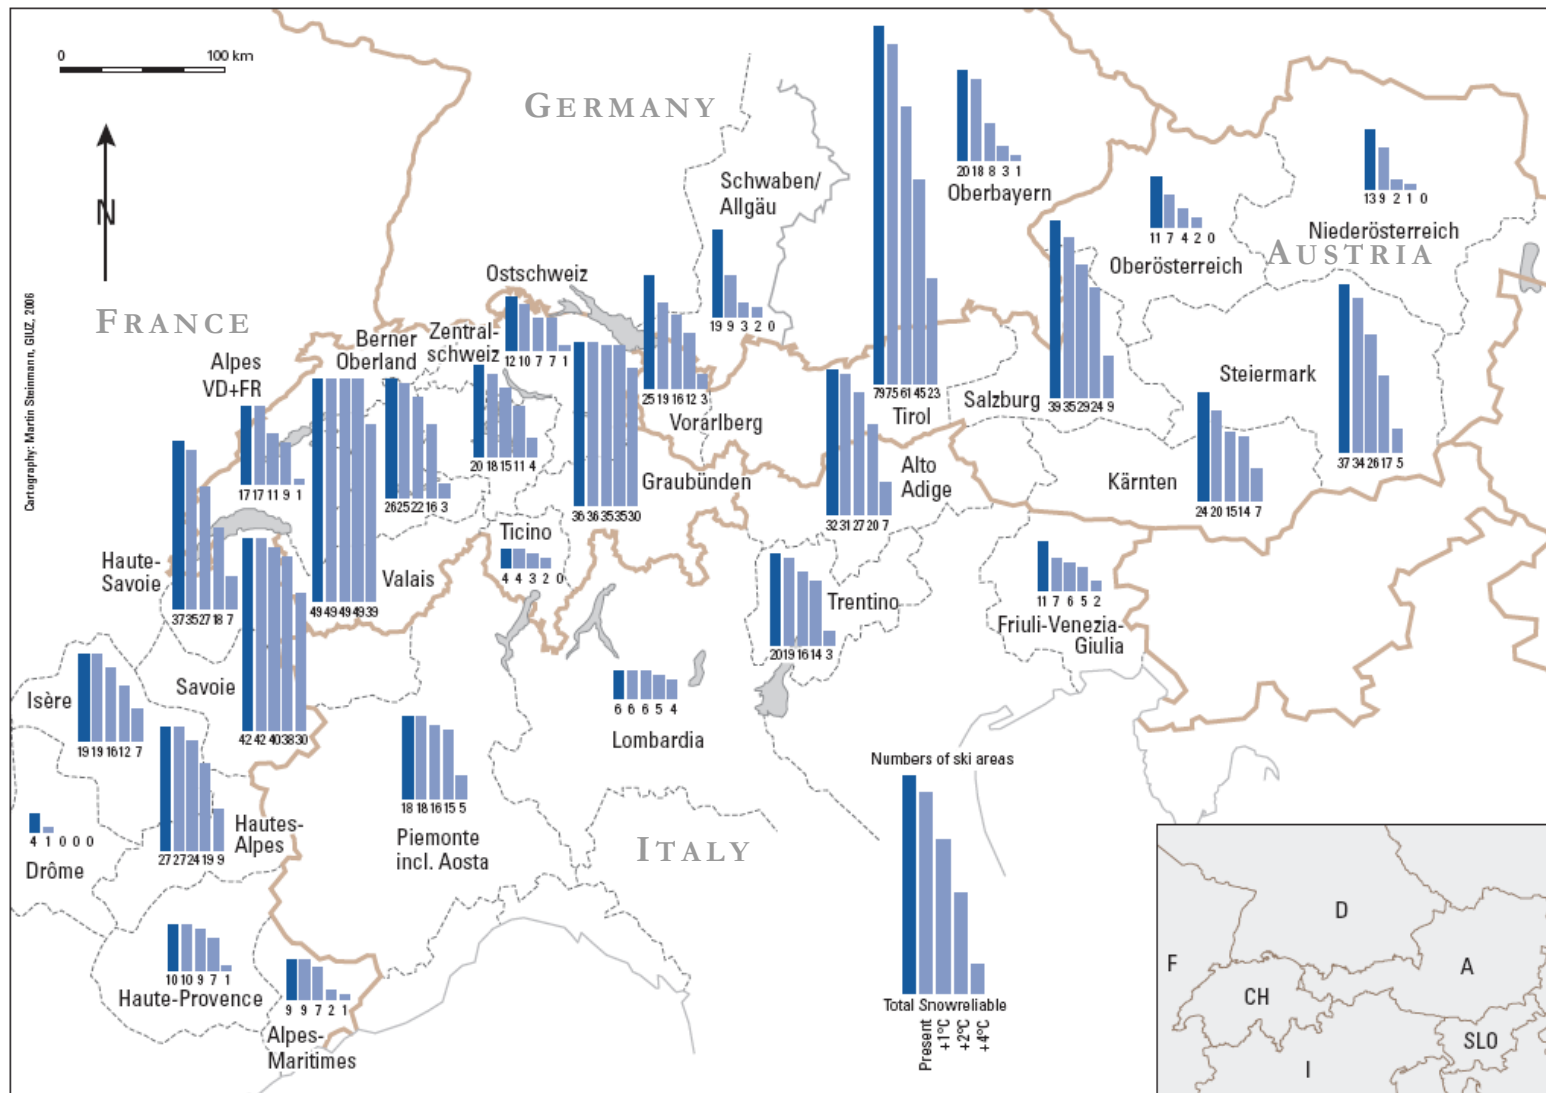

Overview of Alpine Countries: Snow-reliability of Alpine ski areas under current conditions and under 1, 2 and 4 °C warming

Note: A = Austria, CH = Switzerland, D = Germany, F = France, I = Italy, SLO=Slovenia