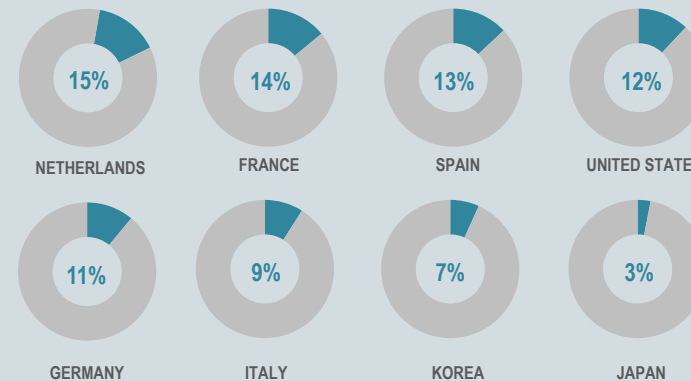

International Migration Outlook 2017

Facts & Figures

Permanent migration flows to OECD countries, 2007-16

Permanent migration flows to OECD countries by category of entry, 2015
Absolute value and % change from 2014

A closer look at family migration

Migration of children

>400K children under 15 (excluding refugees) migrated to OECD countries in 2015

Share of total marriages involving a citizen and a foreign spouse in selected OECD countries, 2015 or latest year

Family migrants as share of the total migrant population (most recent year available)