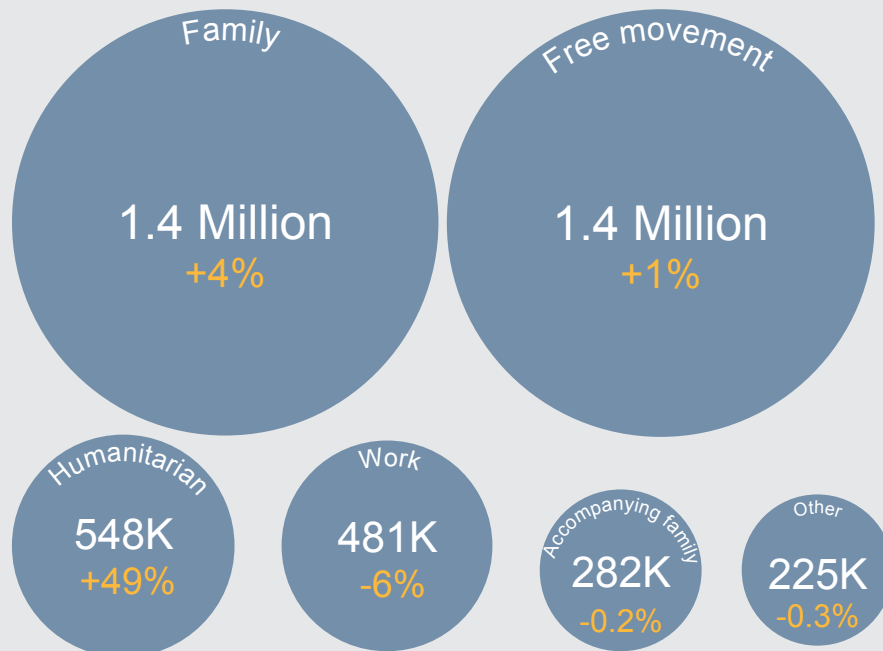

International Migration Outlook 2017

Facts & Figures

Permanent migration flows to OECD countries, 2007-16

Permanent migration flows to OECD countries by category of entry, 2015
Absolute value and % change from 2014

A closer look at family migration

Migration of children

>400K children under 15 (excluding refugees) migrated to OECD countries in 2015

Share of total marriages involving a citizen and a foreign spouse in selected OECD countries, 2015 or latest year

Family migrants as share of the total migrant population (most recent year available)