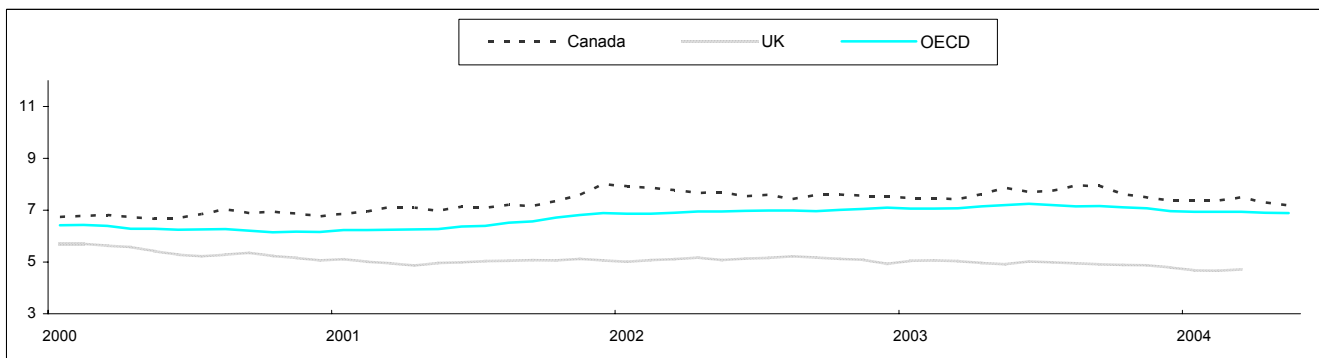

## OECD Standardised Unemployment Rates - percentage of civilian labour force

	2003								2004				
	may	jun	jul	aug	sep	oct	nov	dec	jan	feb	mar	apr	may
<b>OECD-Total</b>	7.2	7.2	7.2	7.1	7.2	7.1	7.1	7.0	6.9	6.9	6.9	6.9	6.9
<b>EU15</b>	8.1	8.1	8.1	8.1	8.1	8.1	8.1	8.1	8.0	8.1	8.1	8.1	8.1
<b>Euro area</b>	8.9	8.9	8.9	8.9	8.9	8.9	8.9	8.9	8.9	8.9	8.9	9.0	9.0
<b>Major seven</b>	6.8	6.8	6.8	6.7	6.7	6.7	6.6	6.5	6.5	6.4	6.4	6.4	6.4
Canada	7.9	7.7	7.7	8.0	7.9	7.6	7.5	7.4	7.4	7.4	7.5	7.3	7.2
Germany	9.7	9.7	9.7	9.7	9.7	9.7	9.6	9.6	9.6	9.6	9.7	9.8	9.8
France	9.4	9.4	9.4	9.4	9.4	9.5	9.5	9.5	9.5	9.4	9.4	9.4	9.4
Italy	8.7	8.6	8.6	8.6	8.5	8.5	8.5	8.5	8.5				
Japan	5.4	5.3	5.3	5.1	5.1	5.2	5.2	4.9	5.0	5.0	4.7	4.7	4.6
United Kingdom	4.9	5.0	5.0	4.9	4.9	4.9	4.9	4.8	4.7	4.7	4.7		
United States <sup>(1)</sup>	6.1	6.3	6.2	6.1	6.1	6.0	5.9	5.7	5.6	5.6	5.7	5.6	5.6