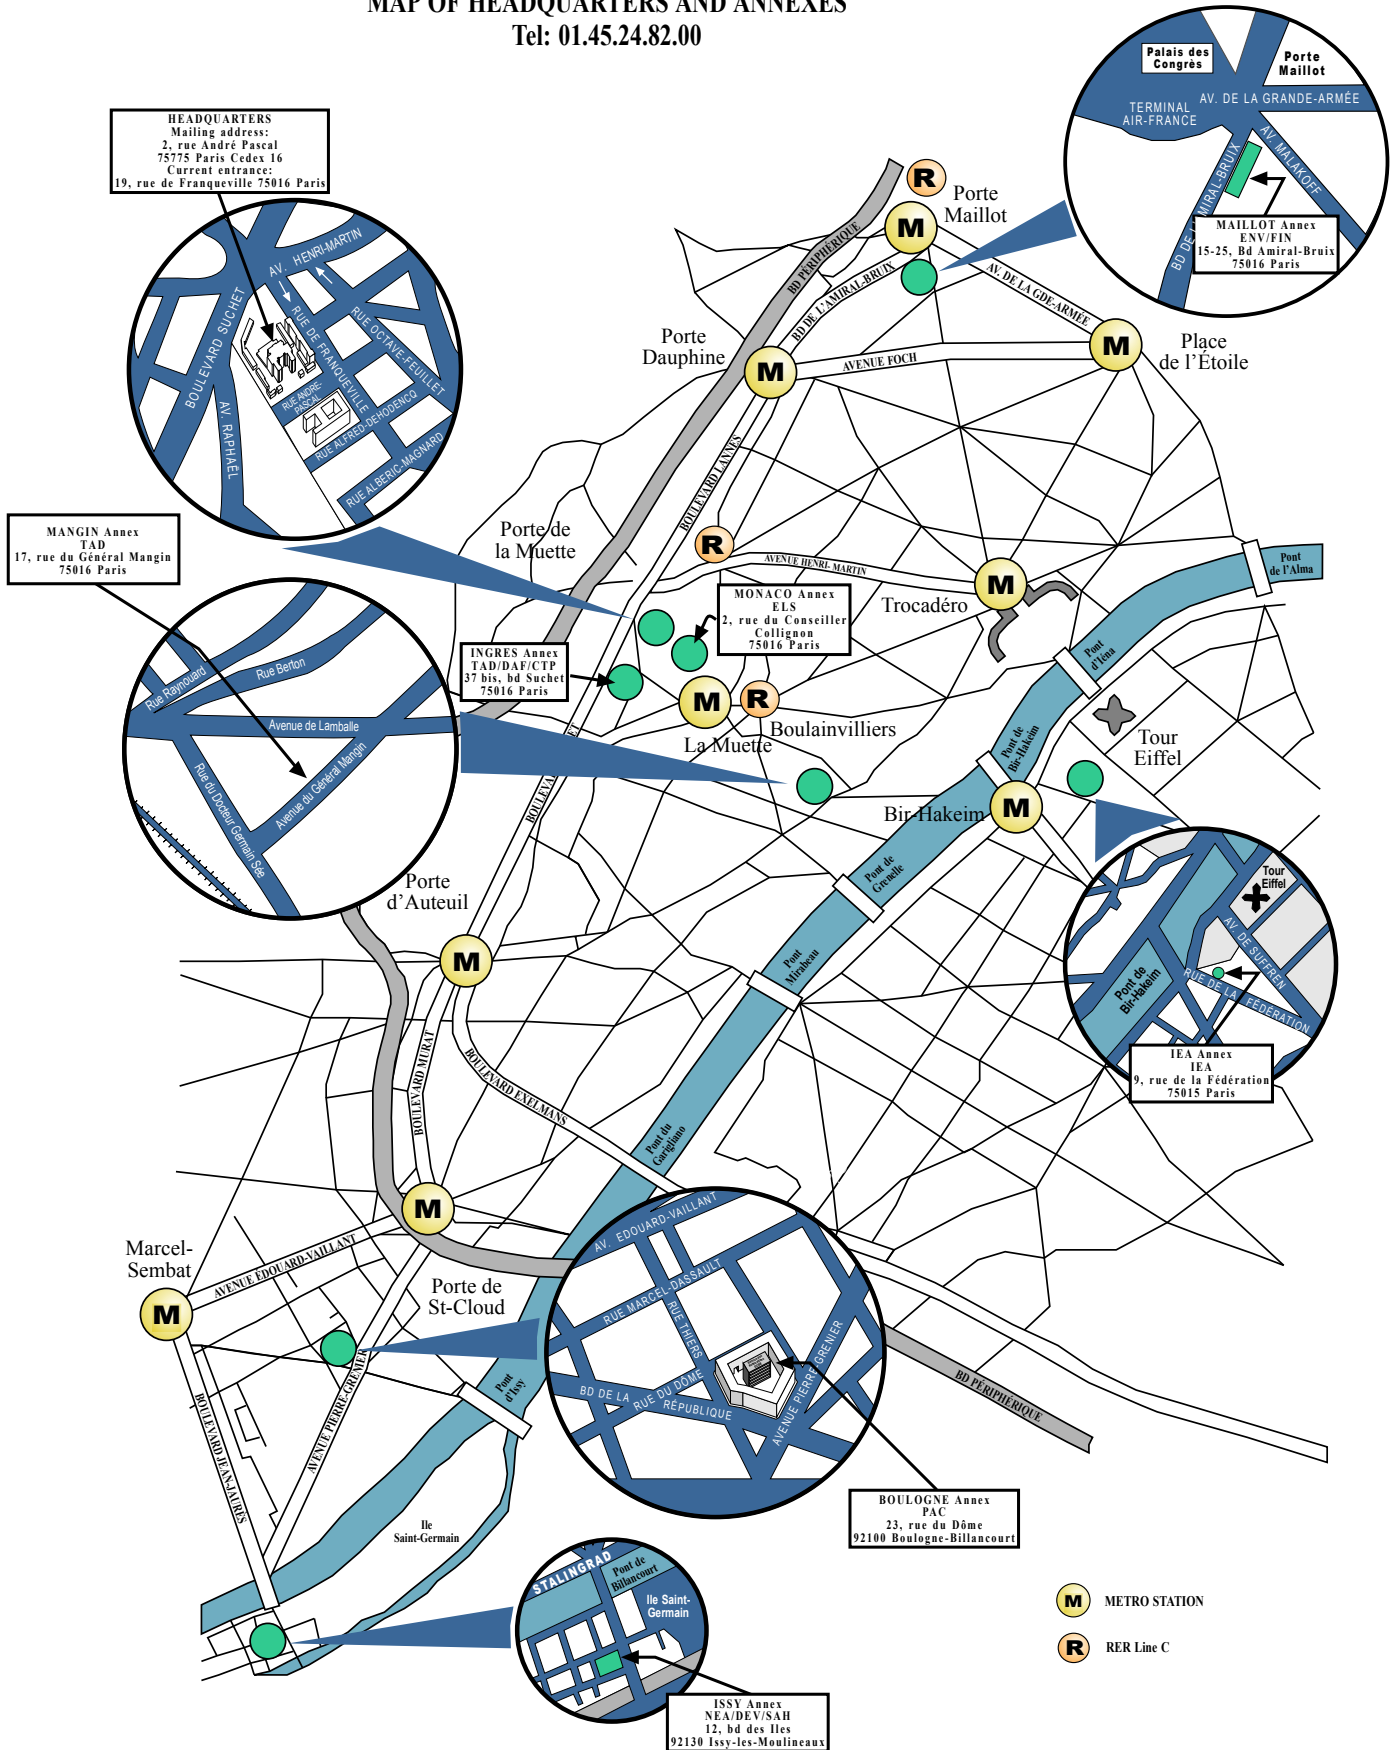

## MAP OF HEADQUARTERS AND ANNEXES

Tel: 01.45.24.82.00

**M** METRO STATION  
**R** RER Line C